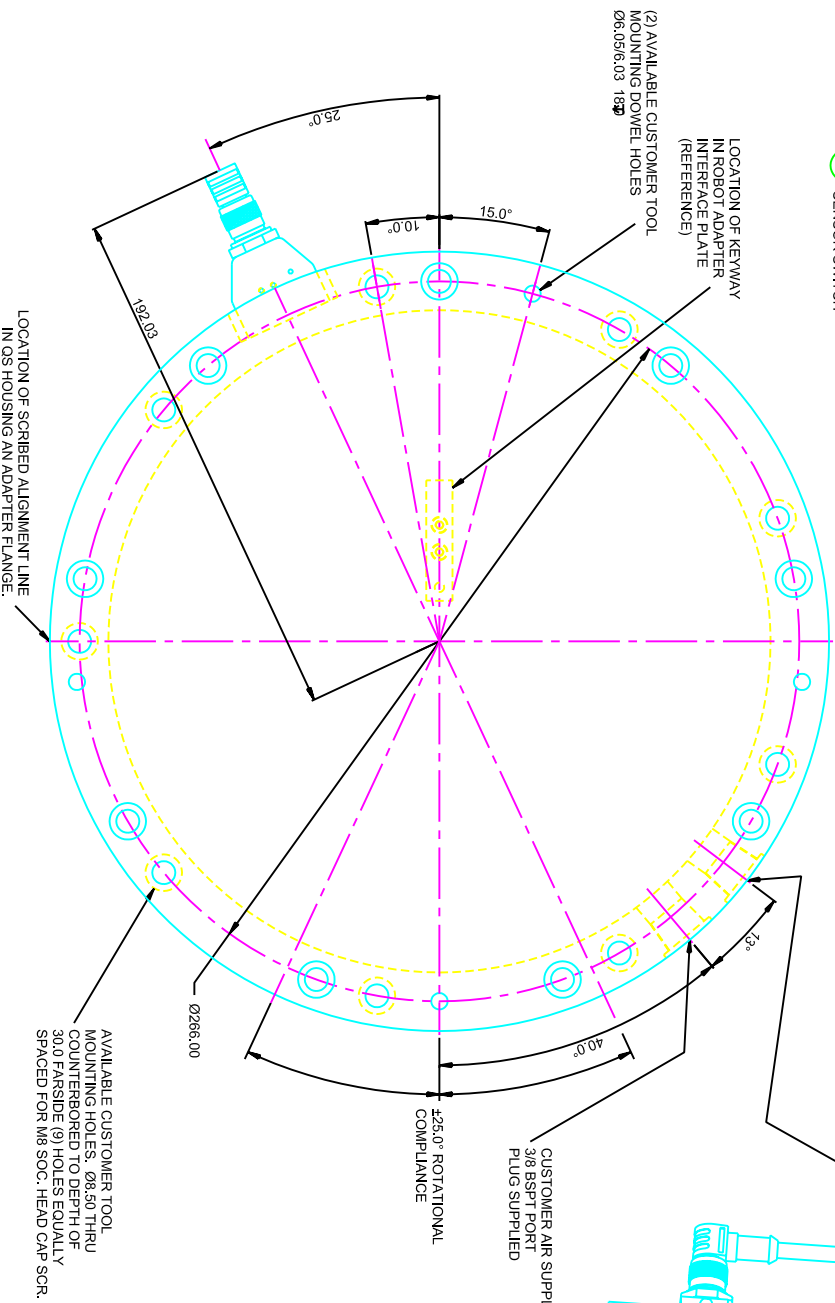

REV	DESCRIPTION	DR	CHK	DATE	ECR/ESR NO.
01	UPDATED FORMAT & DIMENSIONS	DC	DM	06/20/21	N/A
02	REVISED TO OS-7500LRNP-T4 MODEL	PS	JE	07/27/21	DCAP-45KMBT
03	OSC-4-5.0-U WAS OSC-4-6.0-U	PS	JE	08/17/21	DCAP-4Z2FRU

REVISIONS

ITEM	QTY	ARI PART NO.	DESCRIPTION
1	1	80502-C1076	CLAMP RING
2	1	SEE NOTE	ADAPTOR PLATE
3	1	0007-C76A	OSSA-T4L
3	1	0101-C34A	OSSA-T4LPV
4	1	0101-C32A	OSC-4-5.0-90-U
5	1	0101-C33A	KIT, CABLE/SWITCH T4"

REPLACEMENT PARTS LIST

DR: 1, DATE: 3/24/21

DATE: 12/20/20

REV: 03

SCALE: 1X

DATE: 12/20/20

REV: 03

DATE: 12/20/20

REV: 03