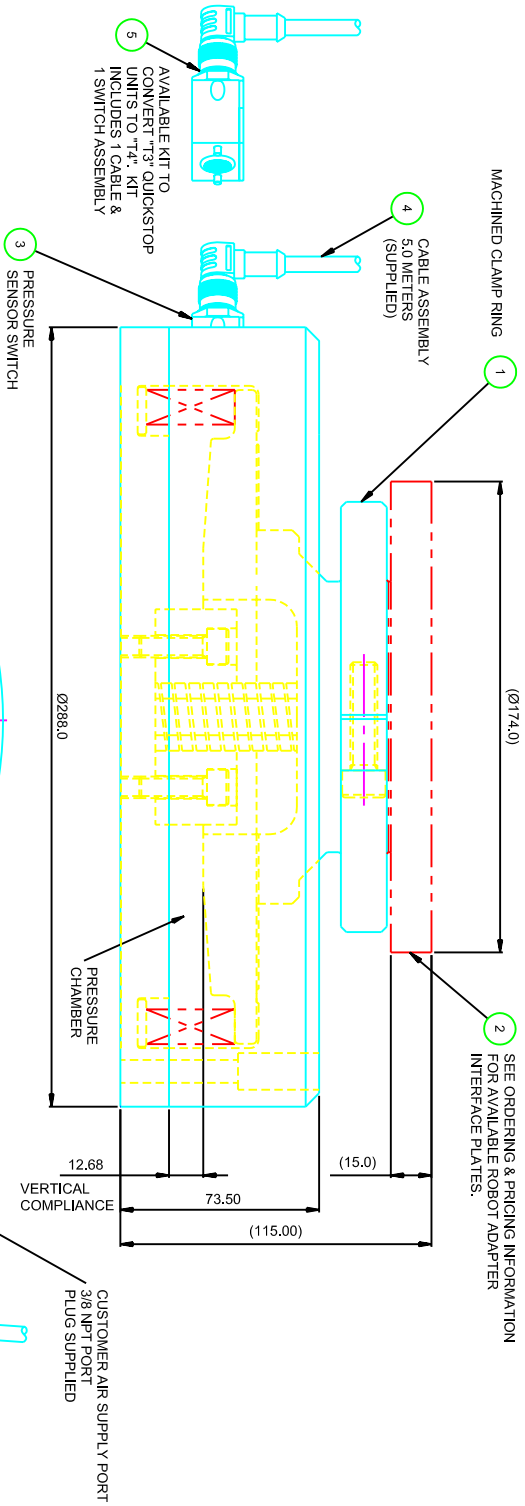

REV	DESCRIPTION	DR	CHK	DATE	ECR/ESR NO.
01	UPDATED FORMAT & DIMENSIONS	DC	DM	06/20/21	N/A
02	REVISED TO OS-7500LRNP-T4 MODEL	PS	JE	07/27/21	DCAP-45KMBT
03	OSC-4-5.0-U WAS OSC-4-6.0-U	PS	JE	08/17/21	DCAP-4Z2FRU

REVISIONS

ITEM	QTY	ARI PART NO.	DESCRIPTION
1	1	80502-C1076	CLAMP RING
2	1	SEE NOTE	ADAPTOR PLATE
3	1	0007-C76A	OSSA-T4L
3	1	0101-C34A	OSSA-T4LPV
4	1	0101-C32A	OSC-4-5.0-90-U
5	1	0101-C33A	KIT, CABLE/SWITCH T4"

REPLACEMENT PARTS LIST

DR: 1, DATE: 3/24/21

DATE: 12/20/20

REV: 03

SCALE: 1X

DATE: 12/20/20

REV: 03

DATE: 12/20/20

REV: 03